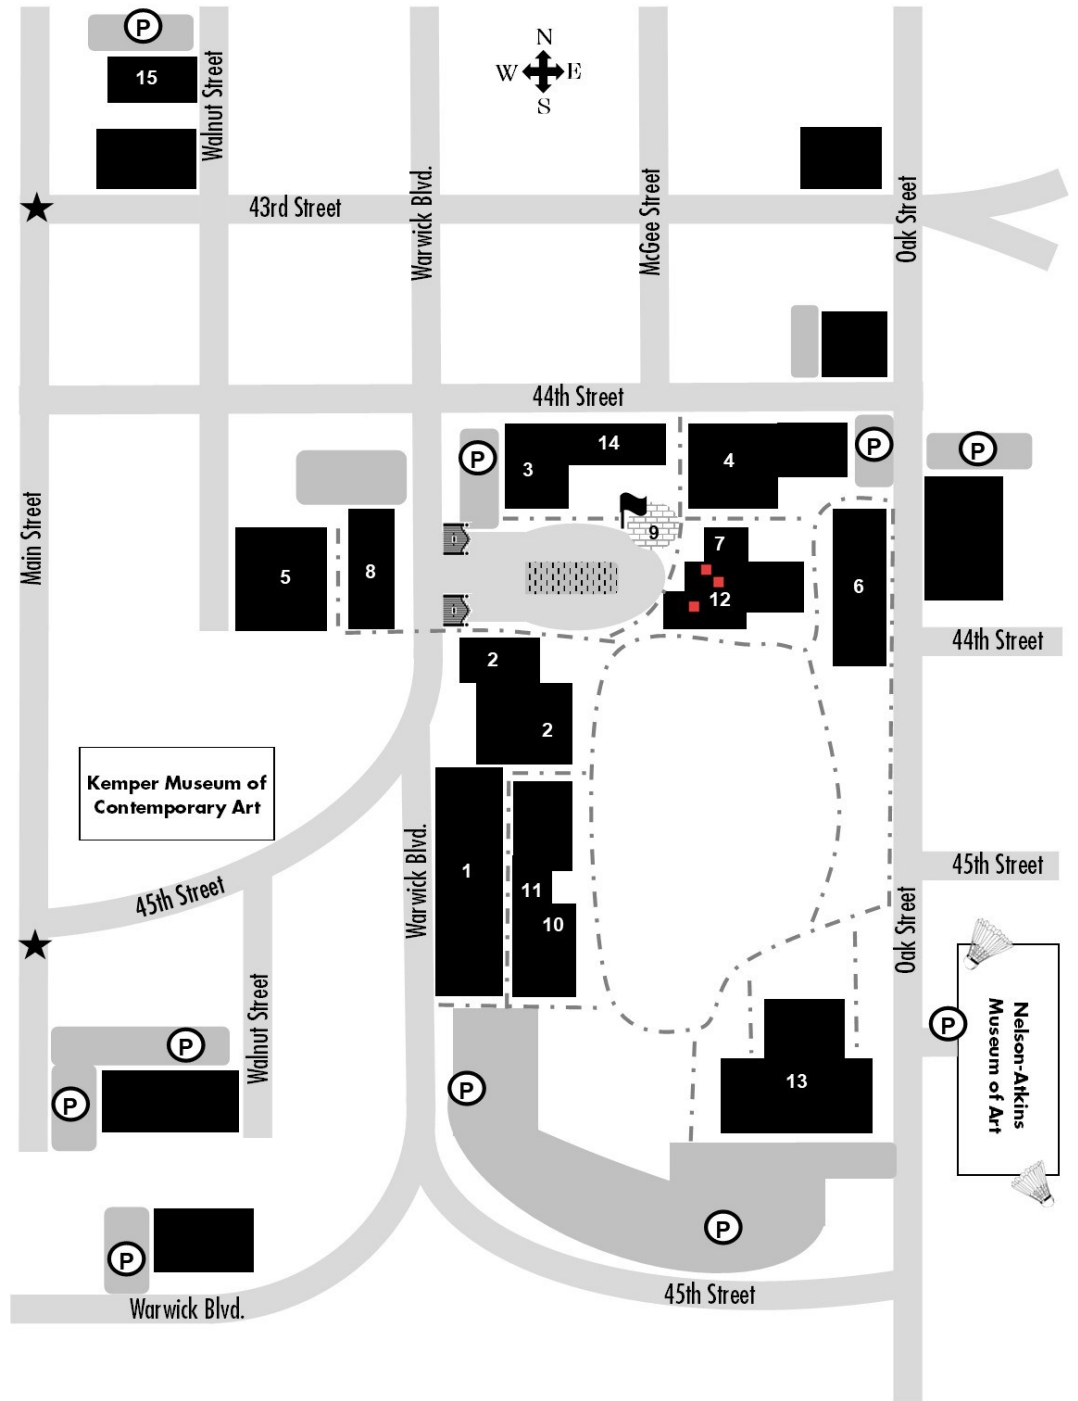

OPEN STUDIO CAMPUS MAP

KEY

- Parking
- Main Entrance
- Event Check-in
- KC Streetcar Stop
- Sidewalk
- Campus Tours

- | | | |
|---|--|---|
| <p>1. Barbara Marshall Residence Hall</p> <ul style="list-style-type: none"> • Residence Hall Tours <p>2. Café Nerman + Wylie Dining</p> <p>3. David T. Beals III Studios for Art + Technology</p> <p>4. East Building</p> <ul style="list-style-type: none"> • Central Shop Open House • Photography/Filmmaking • Printmaking <p>5. Foundation West</p> | <p>6. Junius B. Irving Design Studios</p> <ul style="list-style-type: none"> • Graphic Design • Product Design <p>7. Marble & Canvas</p> <p>8. Richard J. Stern Ceramics Studios</p> <p>9. Rowland Commons</p> <p>10. The Underground</p> <ul style="list-style-type: none"> • Art Supply Store <p>11. Tony Jones Studios</p> <ul style="list-style-type: none"> • Animation • Illustration | <p>12. Vanderslice Hall</p> <ul style="list-style-type: none"> • Admissions Welcome Center • Epperson Auditorium • The Fernery • Vanderslice Reception Rooms <p>13. William T. Kemper Painting Studios</p> <p>14. William Volker Sculpture Studios</p> <p>15. The Warehouse</p> <ul style="list-style-type: none"> • Fiber |
|---|--|---|