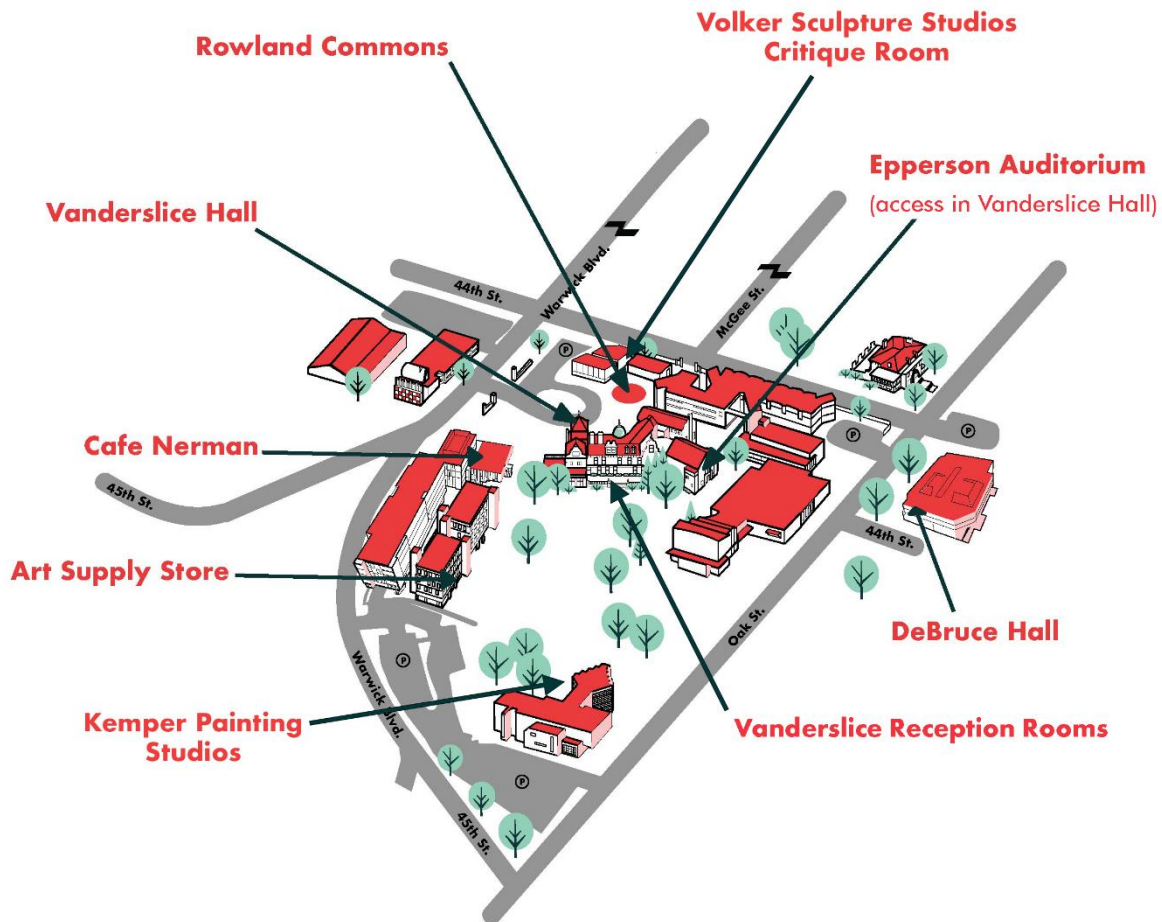

Welcome to Kansas City National Portfolio Day

September 21, 2024

EVENT SCHEDULE

- 8:30 a.m. – 2:30 p.m. Check-in/Registration in 2 locations
Vanderslice Hall
DeBruce Hall
- 8:45 a.m. – 10 a.m. Optional Campus Tours (one hour)
Depart from Rowland Commons
- 11 a.m. – 3 p.m. Portfolio Reviews
Various locations throughout campus
(see reverse side)

ART SUPPLY STORE IS OPEN!
9 A.M. TO 4 P.M.
15% off all KCAI Merchandise and artist's flair.

CAFÉ NERMAN IS OPEN!
8:30 A.M. TO 3 P.M.

KCAI GALLERY IS OPEN!
9 A.M. TO 5 P.M.
Artwork for the KCAI Art & Design Auction will be on exhibit

SCHOOL LOCATION GUIDE

SCHOOL	LOCATION
Alfred University School of Art and Design	Epperson Auditorium
Art Academy of Cincinnati	DeBruce Hall 122
California College of the Arts	Epperson Auditorium
Cleveland Institute of Art	DeBruce Hall 202
College for Creative Studies	DeBruce Hall 123
Herron School of Art and Design, IU Indianapolis	DeBruce Hall 203
Iowa State University College of Design	DeBruce Hall 118
Kansas City Art Institute	Vanderslice Reception Rooms
Laguna College of Art + Design	Epperson Auditorium
Maine College of Art & Design	Epperson Auditorium
Maryland Institute College of Art	Kemper Painting Studios
Milwaukee Institute of Art & Design	DeBruce Hall 123
Minneapolis College of Art and Design	Kemper Painting Studios
Montserrat College of Art	Epperson Auditorium
Pacific Northwest College of Art at Willamette University	DeBruce Hall 124
Paris College of Art	Epperson Auditorium
Ringling College of Art & Design	DeBruce Hall 119
Rocky Mountain College of Art + Design (RMCAD)	DeBruce Hall 124
School of the Art Institute of Chicago	DeBruce Hall 102/103
School of Visual Arts	Kemper Painting Studios
The Cooper Union	Epperson Auditorium
University of South Dakota	DeBruce Hall 118
Washington University in St. Louis	DeBruce Hall 117