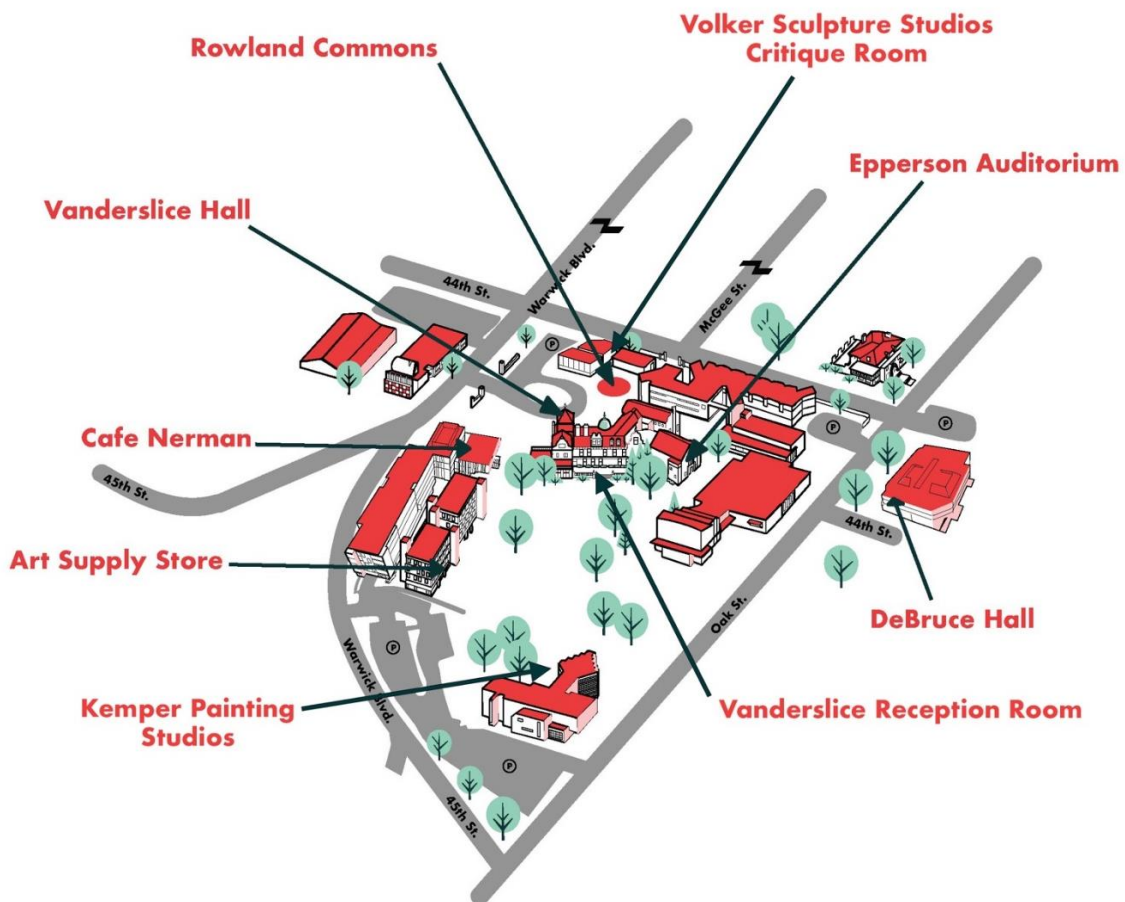

Welcome to Kansas City National Portfolio Day

September 23, 2023

EVENT SCHEDULE

- 8:30 a.m. – 2:30 p.m. Check-in/Registration in 3 locations
Vanderslice Hall
DeBruce Hall
Kemper Painting Studios
- 8:45 a.m. – 10 a.m. Optional Campus Tours (one hour)
Depart from Rowland Commons
- 11 a.m. – 3 p.m. Portfolio Reviews
Various locations throughout campus
(see reverse side)

ART SUPPLY STORE IS OPEN!

9 A.M. TO 4 P.M.

Showcase your KCAI pride and style with 25% off all KCAI Merchandise and artist's flair.

CAFÉ NERMAN IS OPEN!

8:30 A.M. TO 3 P.M.

KCAI GALLERY IS OPEN!

9 A.M. TO 4 P.M.

Exhibit: "Between Tin Men" by contemporary artist Amy Ruhl

A complimentary beverage station is available in the Admissions Welcome Center.

SCHOOL LOCATION GUIDE

SCHOOL	LOCATION
Art Academy of Cincinnati	DeBruce Hall 122
California College of the Arts	Epperson Auditorium
College for Creative Studies	DeBruce Hall 123
Columbus College of Art & Design	DeBruce Hall 122
Iowa State University College of Design	DeBruce Hall 118
Kansas City Art Institute	Vanderslice Reception Rooms
Laguna College of Art + Design	Epperson Auditorium
Maine College of Art & Design	Epperson Auditorium
Massachusetts College of Art and Design	Volker Sculpture Studios Critique Room
Milwaukee Institute of Art & Design	DeBruce Hall 123
Minneapolis College of Art and Design	Kemper Painting Studios
Montserrat College of Art	Volker Sculpture Studios Critique Room
New York Academy of Art	Epperson Auditorium
Otis College of Art and Design	Epperson Auditorium
Pacific Northwest College of Art at Willamette University	DeBruce Hall 124
Parsons School of Design/Parsons Paris at The New School	Epperson Auditorium
Ringling College of Art & Design	DeBruce Hall 119
Rocky Mountain College of Art + Design (RMCAD)	DeBruce Hall 124
School of the Art Institute of Chicago	DeBruce Hall 102/103
School of Visual Arts	Kemper Painting Studios
The Cooper Union	Epperson Auditorium
Washington University in St. Louis	DeBruce Hall 117