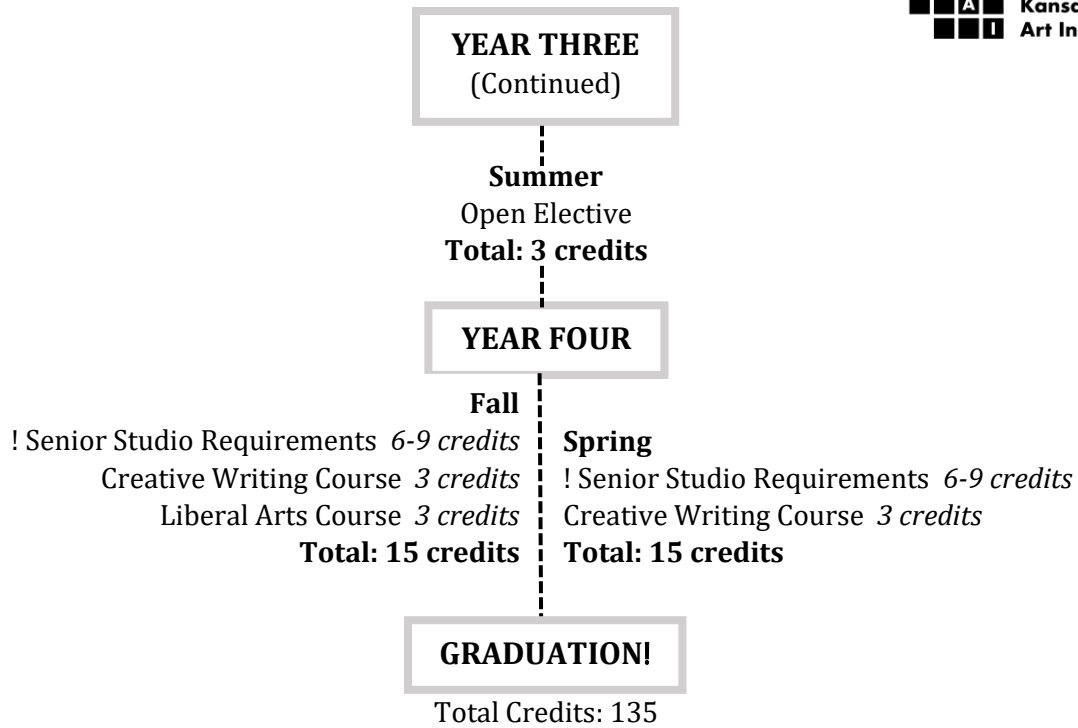

**Creative Writing and Studio
Double Major**
Recommended Academic Plan

YEAR ONE

<p>Fall</p> <p>FOUN 100 Foundation Studio <i>9 credits</i> WRS 1001 Writing Seminar <i>3 credits</i> AHS 1001 Art Historical Studies I <i>3 credits</i> Total: 15 credits</p>	<p>—</p>	<p>Spring</p> <p>FOUN 110 Foundation Studio <i>9 credits</i> CRS 1001 Critical Studies <i>3 credits</i> AHS 1002 Art Historical Studies II <i>3 credits</i> Total: 15 credits</p>
<p>Summer</p> <p>Art History Course <i>3 credits</i> Literature <i>3 credits</i> Total: 6 credits</p>		

YEAR TWO

<p>Fall</p> <p>! Sophomore Studio Requirements <i>6-9 credits</i> Art History Course <i>3 credits</i> Creative Writing Course <i>3 credits</i> Total: 15 credits</p>	<p>—</p>	<p>Spring</p> <p>! Sophomore Studio Requirements <i>6-9 credits</i> Art History Course <i>3 credits</i> Literature Course <i>3 credits</i> Total: 15 credits</p>
<p>Summer</p> <p>Literature Course <i>3 credits</i> Liberal Arts Course <i>3 credits</i> Total: 6 credits</p>		

(Summer cont'd on next page)

Liberal Arts: Creative Writing double majors are required to complete the following upper-division Liberal Arts requirements:

- (4) Creative Writing Workshops
- (5) Courses in Literature
- (3) Art History courses (upper-division)
- (1) History course
- (1) Philosophy course
- (1) Science or Social Science course

At least 15 credits hours (5 courses) of upper-division courses must be taken at the 3000 or 4000 levels. Also, at least one upper-division course must be a course in Global / Comparative Studies.

! Includes major studio, studio electives, and professional practice