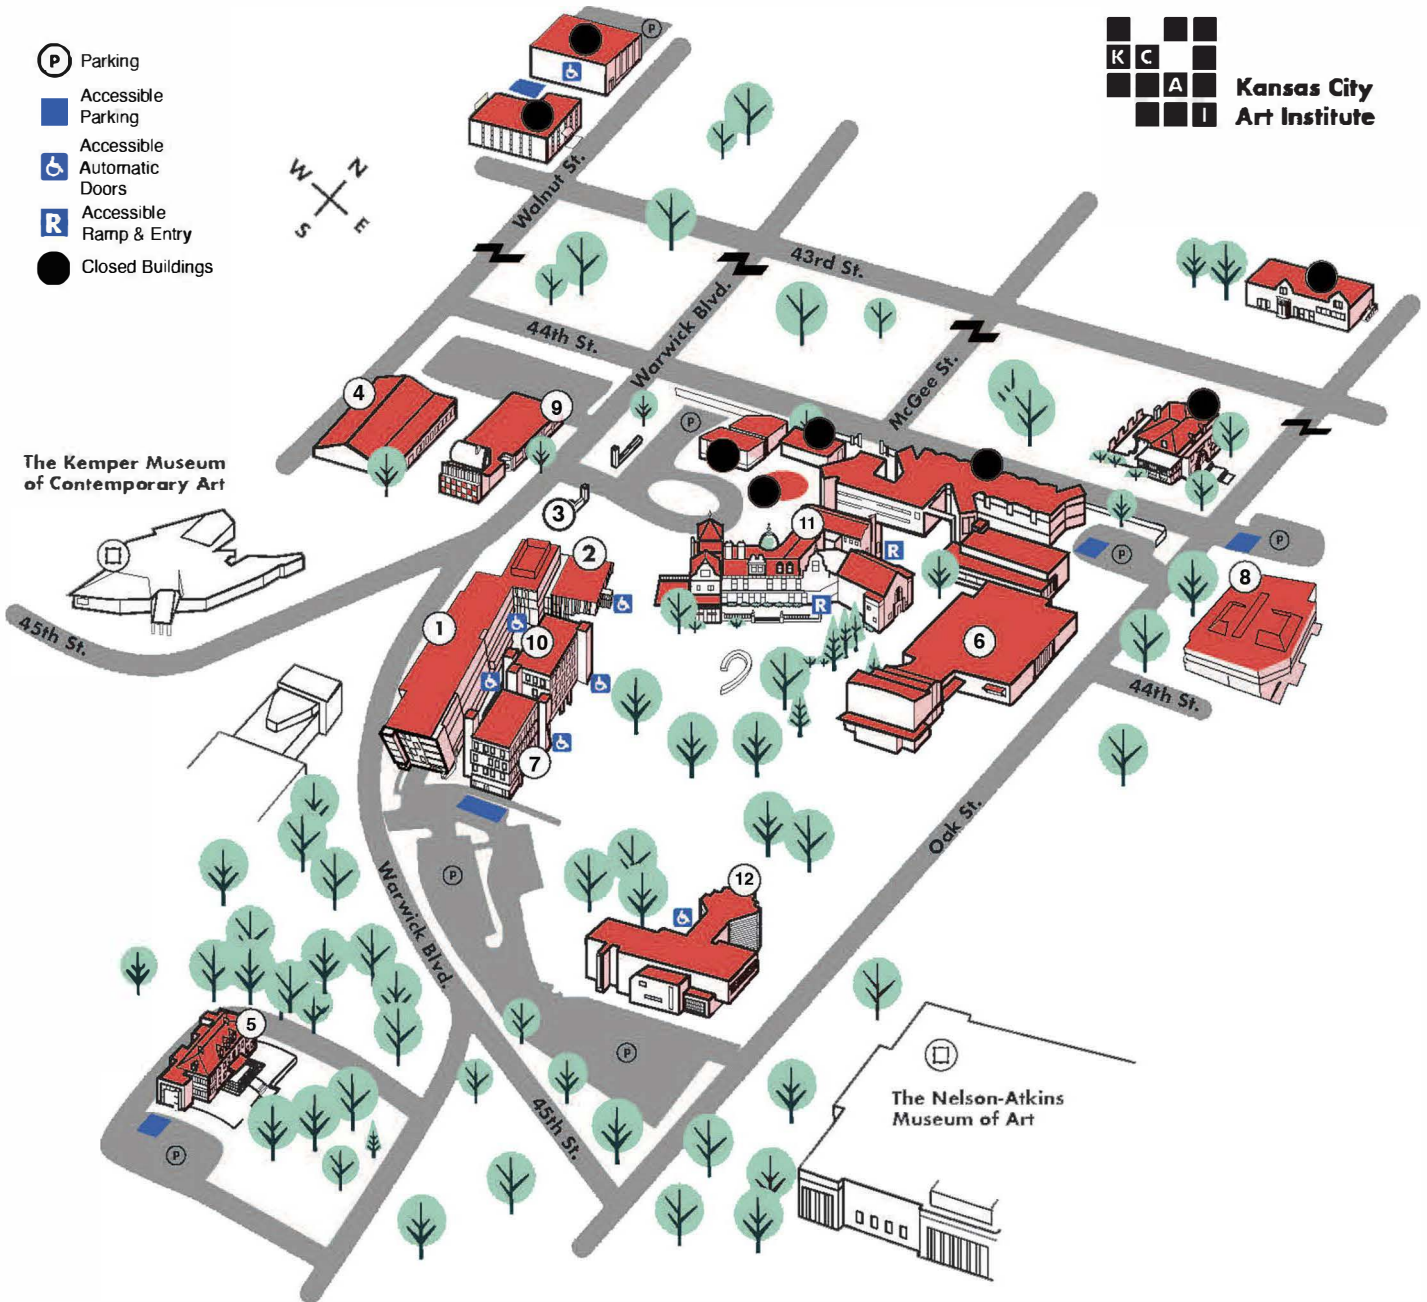

PCAL EXHIBITION MAP

- P** Parking
- ♿** Accessible Parking
- ♿** Accessible Automatic Doors
- R** Accessible Ramp & Entry
- Closed Buildings

1. Barbara Marshall Residence Hall

- Campus Security
- Sherman Family Student Union

2. Wylie Dining

3. Cafe Nerman

4. Foundation West

- Interdisciplinary PCAL Exhibition

5. Jannes Library & Learning Center

- Campus Technology
- Computer Lab

6. Junius B. Irving Design Studios

- Irving Amphitheater
- Product Design PCAL Exhibition **July PCAL only*

7. KCAI Underground

- Art Supply Store
- Mail Room

8. Paul and Linda DeBruce Hall

- Art History

9. Richard J. Stern Ceramics Studios

- Ceramics PCAL Exhibition **June PCAL only*

10. Tony Jones Studios for Animation & Illustration

- Animation/ Illustration PCAL Exhibition
- KCAI Gallery

11. Vanderslice Hall

- Admissions Welcome Center
- Epperson Auditorium

12. William T. Kemper Painting Studios

- Painting PCAL Exhibition

Click [here](#) for a full campus map